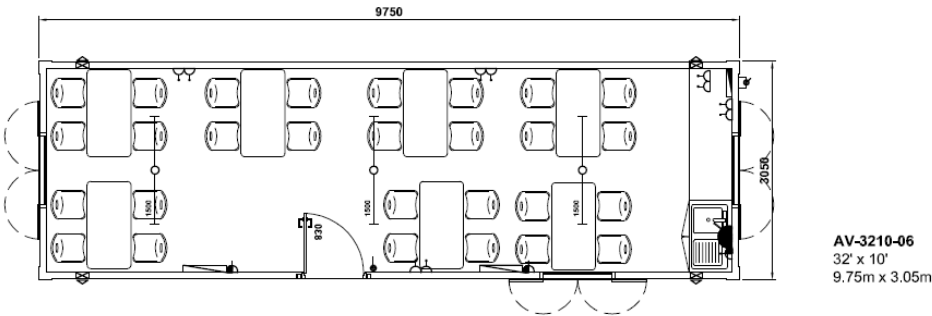

Donnelly Cabins Ltd  
Unit 10, Tidal Ind. Est.  
Rogery Road  
Toome, BT41 3TG  
www.donnelycabins.com

Phone: 028 7965 9660  
Fax: 028 7965 9511  
E-Mail:

enquiries@donnelycabins.com

**ANTI-VANDAL**

\*Furniture is for illustration only