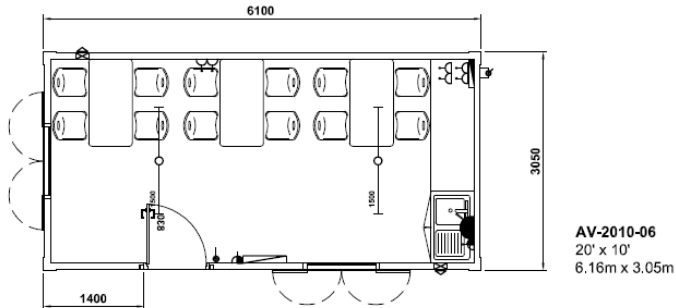

Donnelly Cabins Ltd  
Unit 10, Tidal Ind. Est.  
Rogery Road  
Toome, BT41 3TG  
www.donnelycabins.com

Phone: 028 7965 9660  
Fax: 028 7965 9511  
E-Mail:

enquiries@donnelycabins.com

**ANTI-VANDAL**

\*Furniture is for illustration only