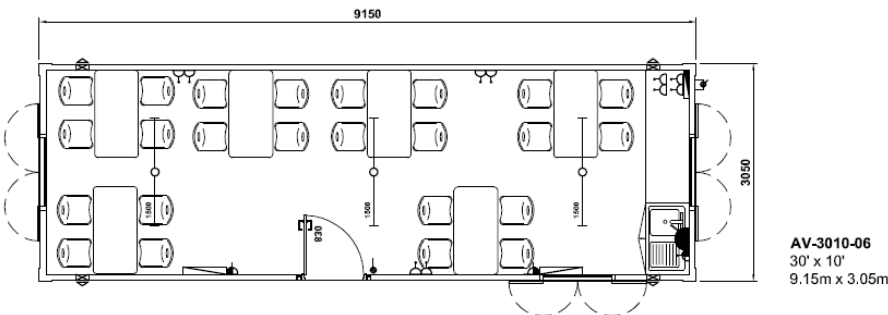

Donnelly Cabins Ltd  
Unit 10, Tidal Ind. Est.  
Rogery Road  
Toome, BT41 3TG  
www.donnelycabins.com

Phone: 028 7965 9660  
Fax: 028 7965 9511  
E-Mail:

enquiries@donnelycabins.com

**ANTI-VANDAL**

\*Furniture is for illustration only