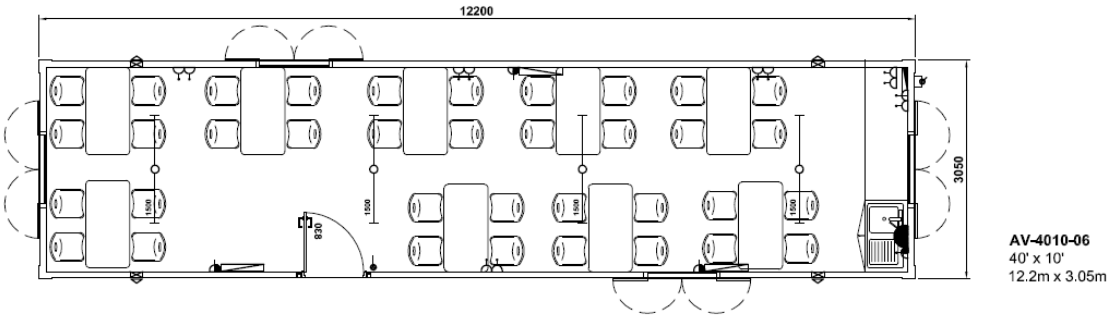

Donnelly Cabins Ltd  
Unit 10, Tidal Ind. Est.  
Rogery Road  
Toome, BT41 3TG  
www.donnelycabins.com

Phone: 028 7965 9660  
Fax: 028 7965 9511  
E-Mail:

enquiries@donnelycabins.com

**ANTI-VANDAL**

\*Furniture is for illustration only