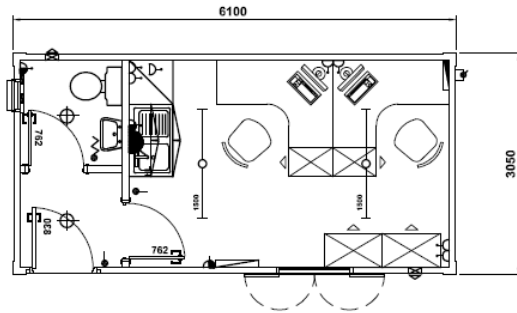

Phone: 028 7965 9660  
Fax: 028 7965 9511  
E-Mail:

[enquiries@donnelycabins.com](mailto:enquiries@donnelycabins.com)

**ANTI-VANDAL**

**AV-2010-05**  
20' x 10'  
6.16m x 3.05m

**AV-3010-05**  
30' x 10'  
9.15m x 3.05m

**AV-3210-05**  
32' x 10'  
9.75m x 3.05m

**AV-4010-05**  
40' x 10'  
12.2m x 3.05m

\*Furniture is for illustration only