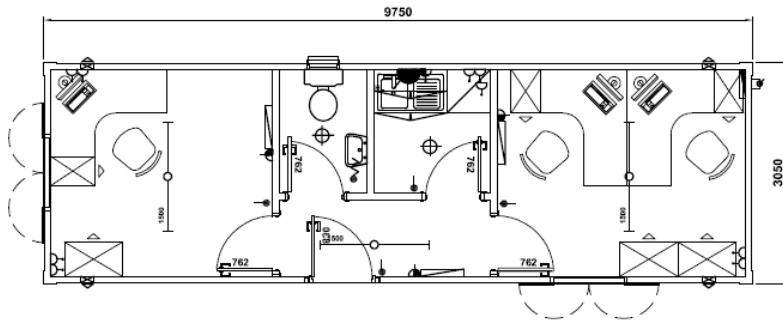

Phone: 028 7965 9660  
Fax: 028 7965 9511  
E-Mail:

[enquiries@donnelycabins.com](mailto:enquiries@donnelycabins.com)

**ANTI-VANDAL**

**AV-2010-05**  
20' x 10'  
6.16m x 3.05m

**AV-3010-05**  
30' x 10'  
9.15m x 3.05m

**AV-3210-05**  
32' x 10'  
9.75m x 3.05m

**AV-4010-05**  
40' x 10'  
12.2m x 3.05m

\*Furniture is for illustration only