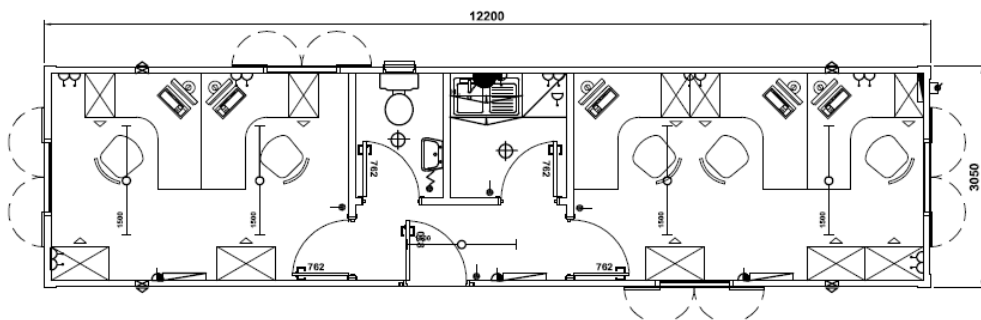

Phone: 028 7965 9660  
Fax: 028 7965 9511  
E-Mail:

[enquiries@donnelycabins.com](mailto:enquiries@donnelycabins.com)

**ANTI-VANDAL**

**AV-2010-05**  
20' x 10'  
6.16m x 3.05m

**AV-3010-05**  
30' x 10'  
9.15m x 3.05m

**AV-3210-05**  
32' x 10'  
9.75m x 3.05m

**AV-4010-05**  
40' x 10'  
12.2m x 3.05m

\*Furniture is for illustration only