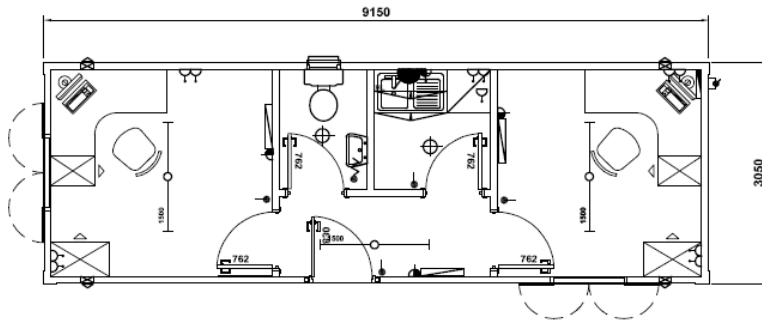

# Office Kitchen & Toilet

**Donnelly**

**CABINS**

**HIRE**

**SELF-STORE**

Donnelly Cabins Ltd  
Unit 10, Tidal Ind. Est.  
Rogery Road  
Toome, BT41 3TG  
[www.donnelycabins.com](http://www.donnelycabins.com)

Phone: 028 7965 9660  
Fax: 028 7965 9511  
E-Mail:

[enquiries@donnelycabins.com](mailto:enquiries@donnelycabins.com)

**ANTI-VANDAL**

**AV-2010-05**  
20' x 10'  
6.16m x 3.05m

**AV-3010-05**  
30' x 10'  
9.15m x 3.05m

**AV-3210-05**  
32' x 10'  
9.75m x 3.05m

**AV-4010-05**  
40' x 10'  
12.2m x 3.05m

\*Furniture is for illustration only