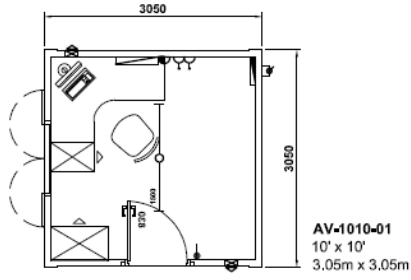

Open Plan Offices

Donnelly

CABINS

HIRE

SELF-STORE

Donnelly Cabins Ltd
Unit 10, Tidal Ind. Est.
Rogery Road
Toome, BT41 3TG
www.donnelycabins.com

Phone: 028 7965 9660
Fax: 028 7965 9511
E-Mail:

enquiries@donnelycabins.com

ANTI-VANDAL

*Furniture is for illustration only