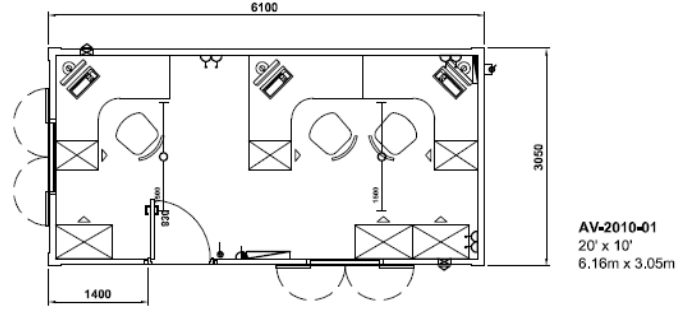

Open Plan Offices

Donnelly

CABINS

HIRE

SELF-STORE

Donnelly Cabins Ltd
Unit 10, Tidal Ind. Est.
Rogery Road
Toome, BT41 3TG
www.donnelycabins.com

Phone: 028 7965 9660
Fax: 028 7965 9511
E-Mail:

enquiries@donnelycabins.com

ANTI-VANDAL

*Furniture is for illustration only