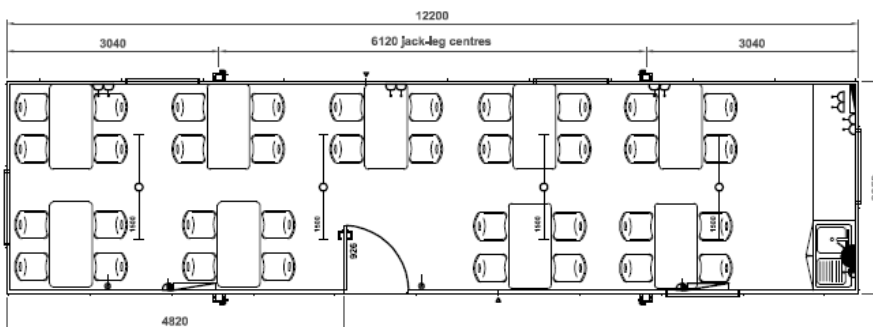

Donnelly Cabins Ltd
Unit 10, Tidal Ind. Est.
Rogery Road
Toome, BT41 3TG
www.donnelycabins.com

Phone: 028 7965 9660
Fax: 028 7965 9511
E-Mail:
enquiries@donnelycabins.com

JACK-LEG

JL-1210-06
12' x 10'
3.65m x 3.05m

JL-2010-06
20' x 10'
6.10m x 3.05m

JL-3010-06
30' x 10'
9.15m x 3.05m

JL-3210-06
32' x 10'
9.75m x 3.05m

JL-4010-06
40' x 10'
12.2m x 3.05m

*Furniture is for illustration only