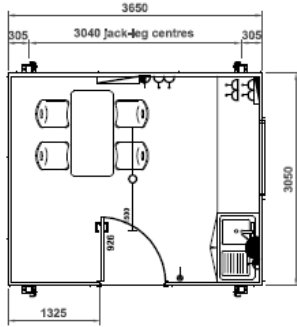

Donnelly Cabins Ltd
Unit 10, Tidal Ind. Est.
Rogery Road
Toome, BT41 3TG
www.donnelycabins.com

Phone: 028 7965 9660
Fax: 028 7965 9511
E-Mail:
enquiries@donnelycabins.com

JACK-LEG

JL-1210-06
12' x 10'
3.65m x 3.05m

JL-2010-06
20' x 10'
6.10m x 3.05m

JL-3010-06
30' x 10'
9.15m x 3.05m

JL-3210-06
32' x 10'
9.75m x 3.05m

JL-4010-06
40' x 10'
12.2m x 3.05m

*Furniture is for illustration only