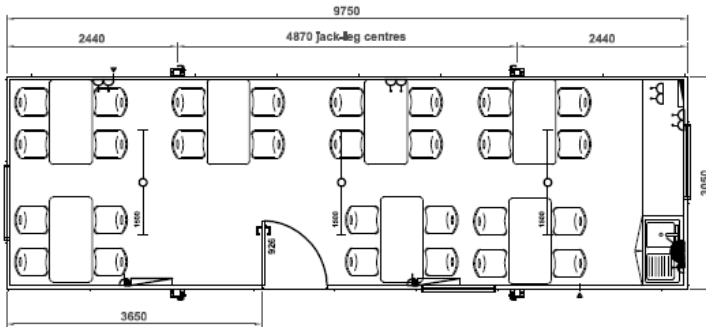

Donnelly Cabins Ltd
Unit 10, Tidal Ind. Est.
Rogery Road
Toome, BT41 3TG
www.donnelycabins.com

Phone: 028 7965 9660
Fax: 028 7965 9511
E-Mail:
enquiries@donnelycabins.com

JACK-LEG

JL-1210-06
12' x 10'
3.65m x 3.05m

JL-2010-06
20' x 10'
6.10m x 3.05m

JL-3010-06
30' x 10'
9.15m x 3.05m

JL-3210-06
32' x 10'
9.75m x 3.05m

JL-4010-06
40' x 10'
12.2m x 3.05m

*Furniture is for illustration only