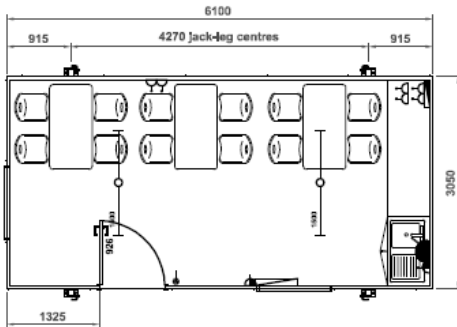

Donnelly Cabins Ltd
Unit 10, Tidal Ind. Est.
Rogery Road
Toome, BT41 3TG
www.donnelycabins.com

Phone: 028 7965 9660
Fax: 028 7965 9511
E-Mail:
enquiries@donnelycabins.com

JACK-LEG

JL-1210-06
12' x 10'
3.65m x 3.05m

JL-2010-06
20' x 10'
6.10m x 3.05m

JL-3010-06
30' x 10'
9.15m x 3.05m

JL-3210-06
32' x 10'
9.75m x 3.05m

JL-4010-06
40' x 10'
12.2m x 3.05m

*Furniture is for illustration only