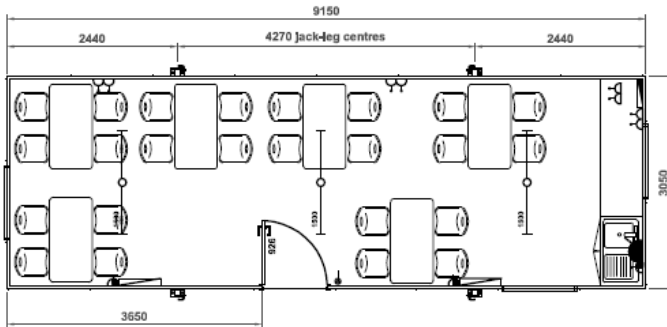

Donnelly Cabins Ltd
Unit 10, Tidal Ind. Est.
Rogery Road
Toome, BT41 3TG
www.donnelycabins.com

Phone: 028 7965 9660
Fax: 028 7965 9511
E-Mail:
enquiries@donnelycabins.com

JACK-LEG

JL-1210-06
12' x 10'
3.65m x 3.05m

JL-2010-06
20' x 10'
6.10m x 3.05m

JL-3010-06
30' x 10'
9.15m x 3.05m

JL-3210-06
32' x 10'
9.75m x 3.05m

JL-4010-06
40' x 10'
12.2m x 3.05m

*Furniture is for illustration only