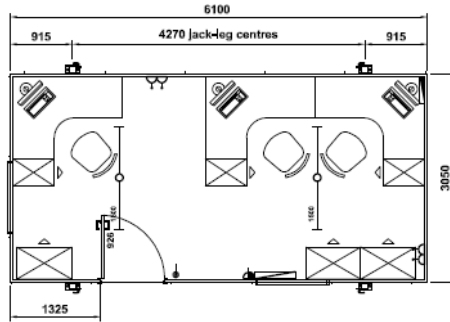

OPEN PLAN

Donnelly Cabins Ltd
Unit 10, Tidal Ind. Est.
Rogery Road
Toome, BT41 3TG
www.donnelycabins.com

Phone: 028 7965 9660
Fax: 028 7965 9511
E-Mail:
enquiries@donnelycabins.com

JACK-LEG

JL-1010-01
10' x 10'
3.05m x 3.05m

JL-1210-01
12' x 10'
3.65m x 3.05m

JL-2010-01
20' x 10'
6.10m x 3.05m

JL-3010-01
30' x 10'
9.15m x 3.05m

JL-3210-01
32' x 10'
9.75m x 3.05m

JL-4010-01
40' x 10'
12.2m x 3.05m

*Furniture is for illustration only