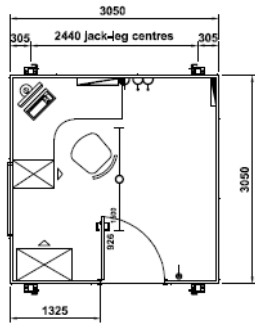

OPEN PLAN

Donnelly Cabins Ltd
Unit 10, Tidal Ind. Est.
Rogery Road
Toome, BT41 3TG
www.donnelycabins.com

Phone: 028 7965 9660
Fax: 028 7965 9511
E-Mail:
enquiries@donnelycabins.com

JACK-LEG

JL-1010-01
10' x 10'
3.05m x 3.05m

JL-1210-01
12' x 10'
3.65m x 3.05m

JL-2010-01
20' x 10'
6.10m x 3.05m

JL-3010-01
30' x 10'
9.15m x 3.05m

JL-3210-01
32' x 10'
9.75m x 3.05m

JL-4010-01
40' x 10'
12.2m x 3.05m

*Furniture is for illustration only