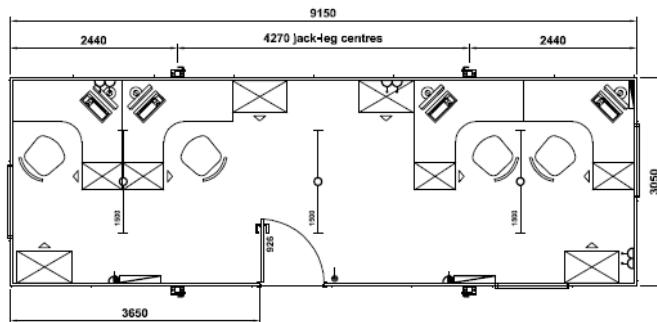

OPEN PLAN

Donnelly Cabins Ltd
Unit 10, Tidal Ind. Est.
Rogery Road
Toome, BT41 3TG
www.donnelycabins.com

Phone: 028 7965 9660
Fax: 028 7965 9511
E-Mail:
enquiries@donnelycabins.com

JACK-LEG

JL-1010-01
10' x 10'
3.05m x 3.05m

JL-1210-01
12' x 10'
3.65m x 3.05m

JL-2010-01
20' x 10'
6.10m x 3.05m

JL-3010-01
30' x 10'
9.15m x 3.05m

JL-3210-01
32' x 10'
9.75m x 3.05m

JL-4010-01
40' x 10'
12.2m x 3.05m

*Furniture is for illustration only