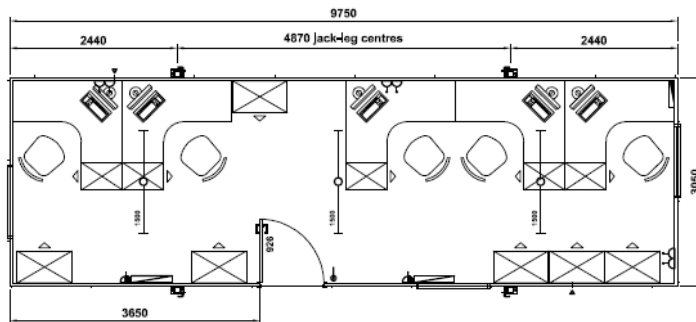

OPEN PLAN

Donnelly Cabins Ltd
Unit 10, Tidal Ind. Est.
Rogery Road
Toome, BT41 3TG
www.donnelycabins.com

Phone: 028 7965 9660
Fax: 028 7965 9511
E-Mail:
enquiries@donnelycabins.com

JACK-LEG

JL-1010-01
10' x 10'
3.05m x 3.05m

JL-1210-01
12' x 10'
3.65m x 3.05m

JL-2010-01
20' x 10'
6.10m x 3.05m

JL-3010-01
30' x 10'
9.15m x 3.05m

JL-3210-01
32' x 10'
9.75m x 3.05m

JL-4010-01
40' x 10'
12.2m x 3.05m

*Furniture is for illustration only