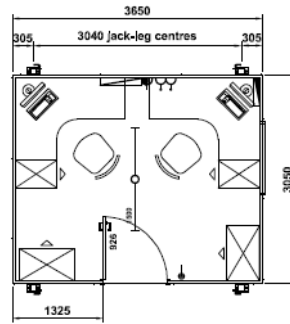

OPEN PLAN

Donnelly Cabins Ltd
Unit 10, Tidal Ind. Est.
Rogery Road
Toome, BT41 3TG
www.donnelycabins.com

Phone: 028 7965 9660
Fax: 028 7965 9511
E-Mail:
enquiries@donnelycabins.com

JACK-LEG

JL-1010-01
10' x 10'
3.05m x 3.05m

JL-1210-01
12' x 10'
3.65m x 3.05m

JL-2010-01
20' x 10'
6.10m x 3.05m

JL-3010-01
30' x 10'
9.15m x 3.05m

JL-3210-01
32' x 10'
9.75m x 3.05m

JL-4010-01
40' x 10'
12.2m x 3.05m

*Furniture is for illustration only